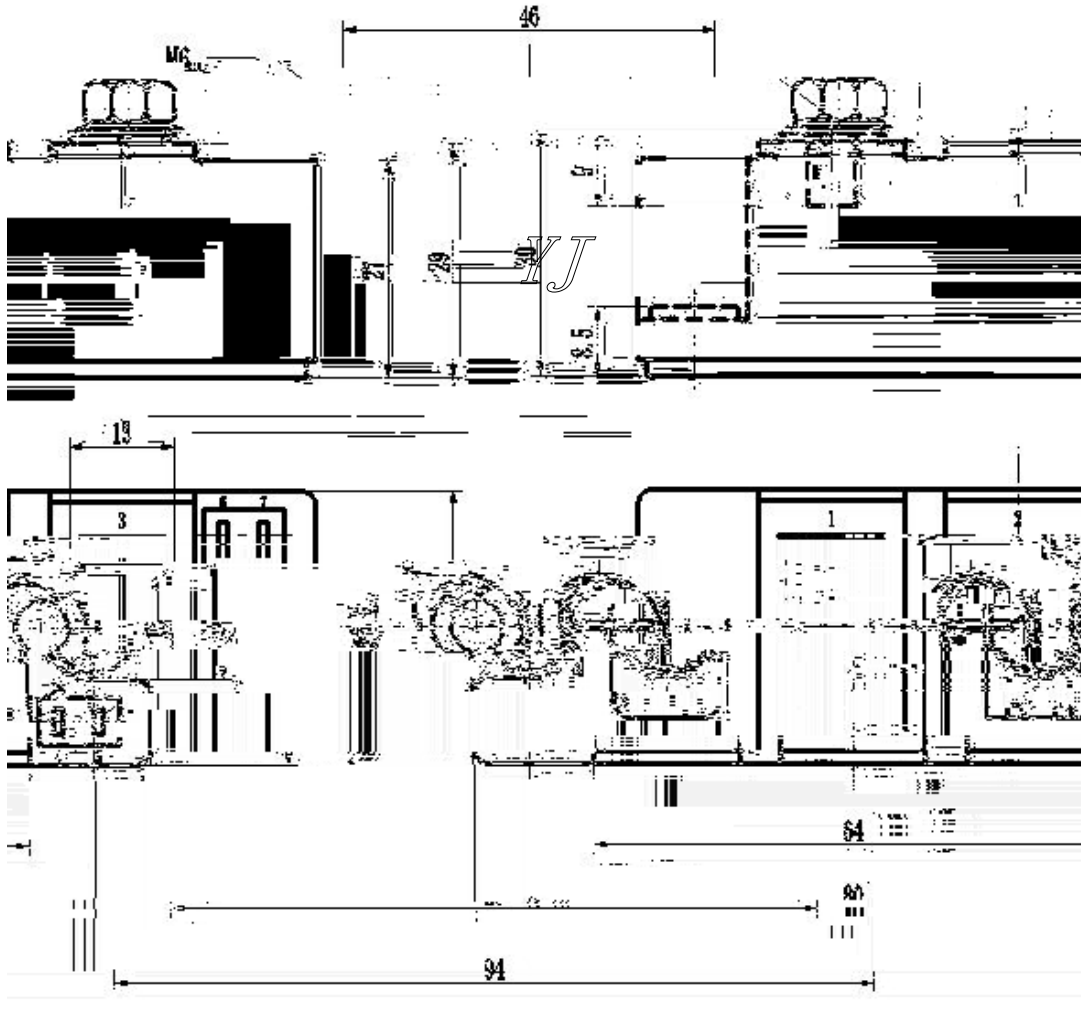

MF500U12F2

MF500U12F2

Package Outline Information

CASE: F2

Dimensions in mm